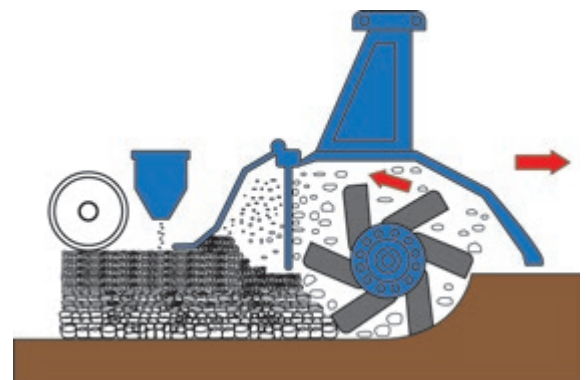

# STONE BURIER

<http://tiny.cc/stoneburrier>

- Top grade finish in just one pass
- Optional seeding unit

The hydraulically powered MultiOne stone burier is the ideal machine to prepare a smooth seed bed in any type of soil even if there are no stones present. In one pass, the stone burier tills the soil, buries stones and other solid items, and tamps the soil. Equip the stone burier with the optional seeding unit combines soil preparation and seeding in one pass.

Model	Width	Roller width	Working depth	Max rock diameter	Weight	Code	Price	
100 w/roller	100 cm (39.4 in)	120 cm (47.2 in)	15 cm (0-6 in)	4 cm (1.6 in)	160 kg (353lbs)	<b>C890504</b>		
120 w/roller	117 cm (49.2 in)	140 cm (55.1 in)	15 cm (0-6 in)	4 cm (1.6 in)	270 kg (595 lbs)	<b>C890506</b>		
135 w/roller	133 cm (52.4 in)	145 cm (57 in)	15 cm (0-6 in)	4 cm (1.6 in)	447 kg (986 lbs)	<b>C890508</b>		
<b>Options</b>								
Sedding unit for stoneburier 100						<b>C890505</b>		
Sedding unit for stoneburier 120						<b>C890507</b>		
Sedding unit for stoneburier 135						<b>C890509</b>		